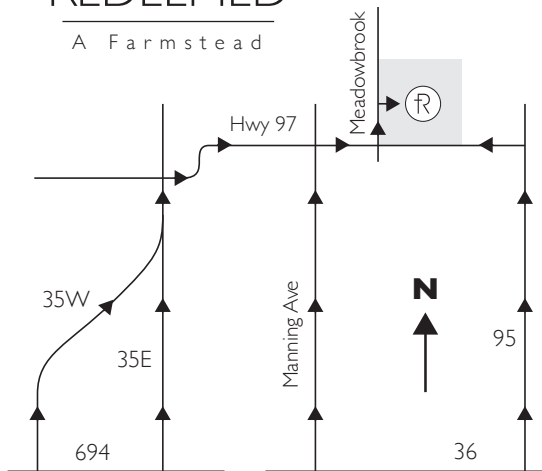

REDEEMED

A Farmstead

DIRECTIONS

From 35W and 694

North on 35W for 17 Miles to Hwy 97 Exit
Right on Hwy 97 for 9 miles to Meadowbrook Ave N
Left on Meadowbrook. First Driveway on Right.

From 35E and 694

North on 35E for 15 Miles to Hwy 97 Exit
Right on Hwy 97 for 9 miles to Meadowbrook Ave N
Left on Meadowbrook. First Driveway on Right.

From Manning Ave and Hwy 36

North on Manning Ave for 17 Miles to Hwy 97
Right on Hwy 97 for 2 miles to Meadowbrook Ave N
Left on Meadowbrook. First Driveway on Right.

From Hwy 95 (Stillwater) and Hwy 36

North on 95 for 17 Miles to Hwy 97
Left on Hwy 97 for 4 miles to Meadowbrook Ave N
Right on Meadowbrook. First Driveway on Right.

REDEEMED FARM | 21325 Meadowbrook Ave N | Scandia, MN | 55073