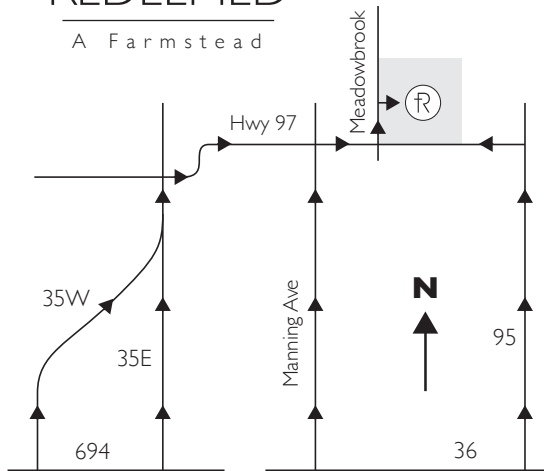

REDEEMED

A Farmstead

DIRECTIONS

From 35W and 694

North on 35W for 17 Miles to Hwy 97 Exit
Right on Hwy 97 for 9 miles to Meadowbrook Ave N
Left on Meadowbrook. First Driveway on Right.

From 35E and 694

North on 35E for 15 Miles to Hwy 97 Exit
Right on Hwy 97 for 9 miles to Meadowbrook Ave N
Left on Meadowbrook. First Driveway on Right.

From Manning Ave and Hwy 36

North on Manning Ave for 17 Miles to Hwy 97
Right on Hwy 97 for 2 miles to Meadowbrook Ave N
Left on Meadowbrook. First Driveway on Right.

From Hwy 95 (Stillwater) and Hwy 36

North on 95 for 17 Miles to Hwy 97
Left on Hwy 97 for 4 miles to Meadowbrook Ave N
Right on Meadowbrook. First Driveway on Right.

REDEEMED FARM | 21325 Meadowbrook Ave N | Scandia, MN | 55073