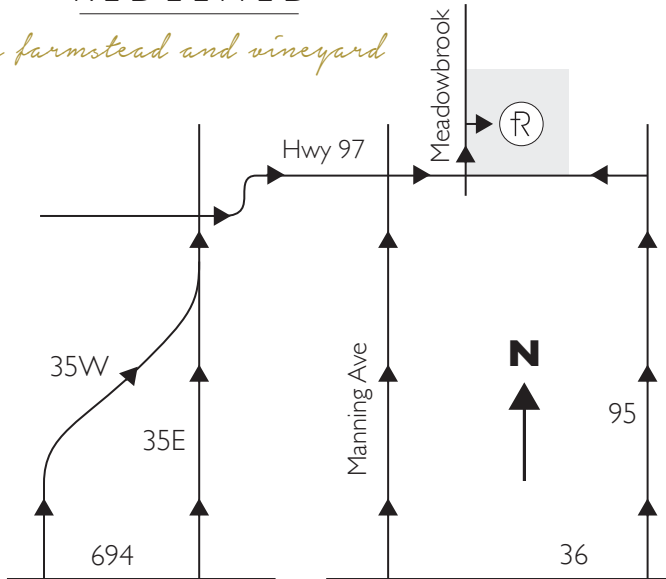

REDEEMED

a farmstead and vineyard

DIRECTIONS

From 35W and 694

North on 35W for 17 Miles to Hwy 97 Exit
Right on Hwy 97 for 9 miles to Meadowbrook Ave N
Left on Meadowbrook. First Driveway on Right.

From 35E and 694

North on 35E for 15 Miles to Hwy 97 Exit
Right on Hwy 97 for 9 miles to Meadowbrook Ave N
Left on Meadowbrook. First Driveway on Right.

From Manning Ave and Hwy 36

North on Manning Ave for 17 Miles to Hwy 97
Right on Hwy 97 for 2 miles to Meadowbrook Ave N
Left on Meadowbrook. First Driveway on Right.

From Hwy 95 (Stillwater) and Hwy 36

North on 95 for 17 Miles to Hwy 97
Left on Hwy 97 for 4 miles to Meadowbrook Ave N
Right on Meadowbrook. First Driveway on Right.

REDEEMED FARM | 21325 Meadowbrook Ave N | Scandia, MN | 55073