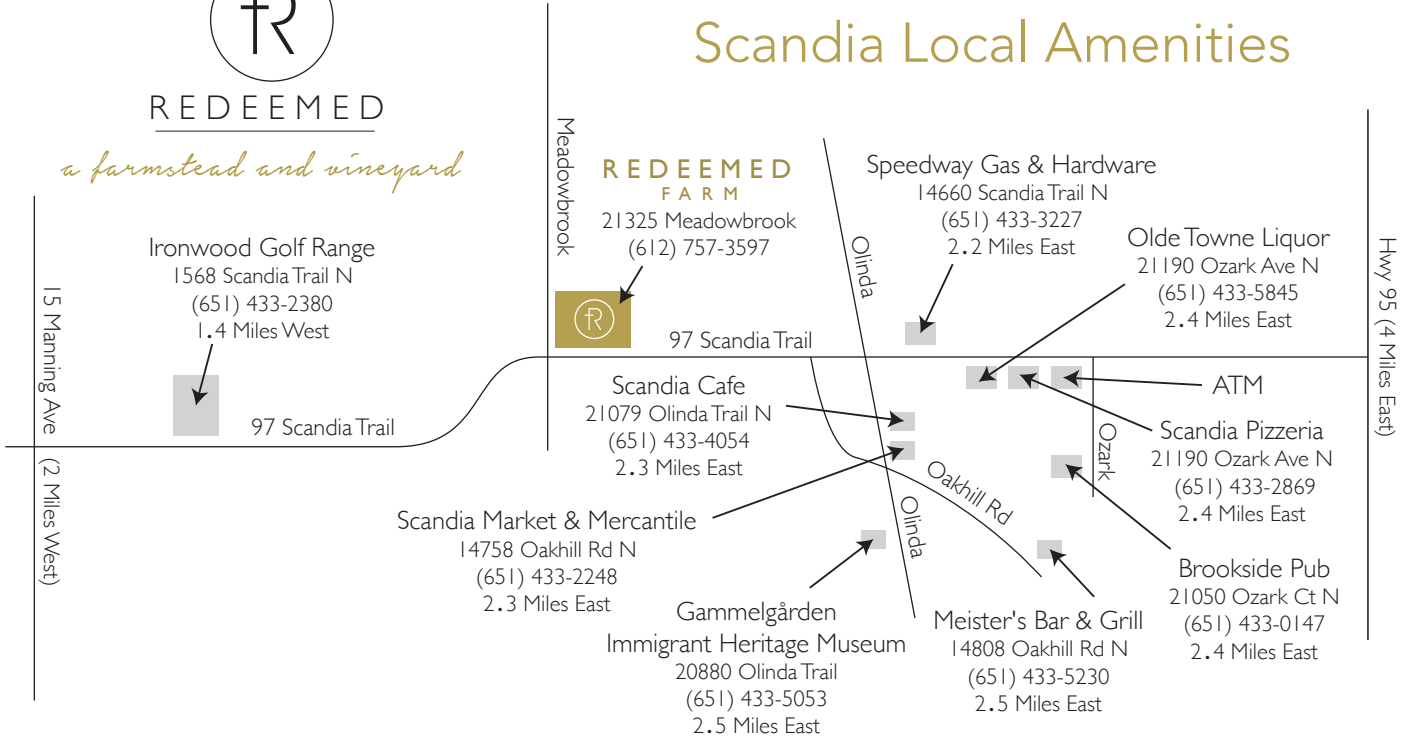

REDEEMED

a farmstead and vineyard

Scandia Local Amenities

REDEEMED FARM | 21325 Meadowbrook Ave N | Scandia, MN | 55073