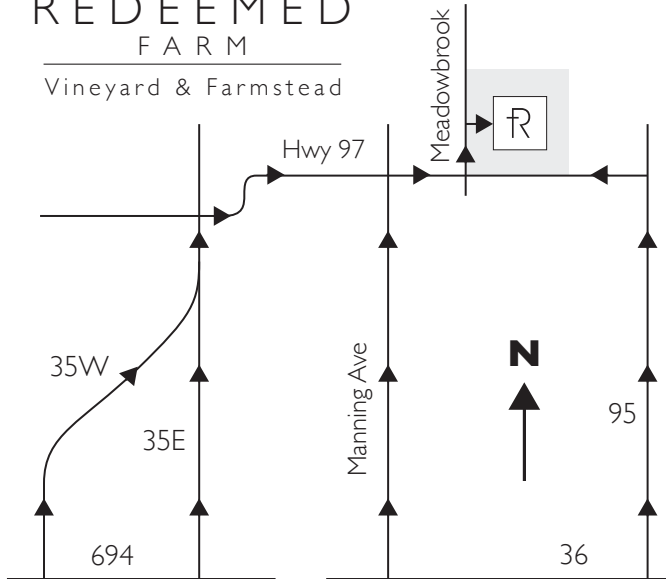

# REDEEMED FARM

Vineyard & Farmstead

## DIRECTIONS

From 35W and 694

North on 35W for 17 Miles to Hwy 97 Exit

Right on Hwy 97 for 9 miles to Meadowbrook Ave N

Left on Meadowbrook. First Driveway on Right.

From 35E and 694

North on 35E for 15 Miles to Hwy 97 Exit

Right on Hwy 97 for 9 miles to Meadowbrook Ave N

Left on Meadowbrook. First Driveway on Right.

From Manning Ave and Hwy 36

North on Manning Ave for 17 Miles to Hwy 97

Right on Hwy 97 for 2 miles to Meadowbrook Ave N

REDEEMED FARM | 21325 Meadowbrook Ave N | Scandia, MN | 55073